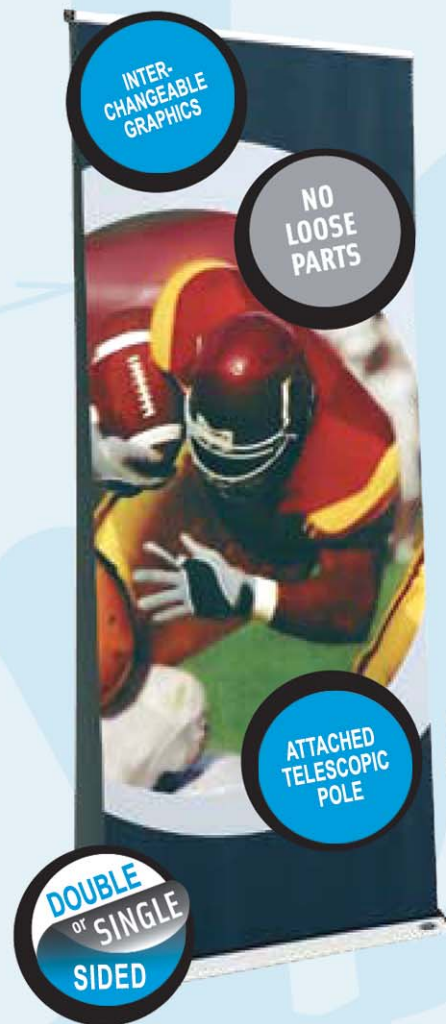

bigeye
branding

Branding for Africa

EX-ROLL BANNER STANDS

The Ex-Rolls' unique features set this rollup banner apart from any other. A spring-loaded mechanism in the base rolls the banner up and retracts it smoothly into the base of easy assembly and compact storage.

The Ex-Roll has a telescopic pole so the height of the banner can be easily adjusted. Most importantly the Ex-Roll has no loose parts!

PRODUCT ADVANTAGES

- No loose parts!
- Telescopic pole for easy height adjustment
- One hand lock and release on the telescopic pole
- Quick set up in less than a minute
- Double or single sided
- Non-curling fabric for a consistently flat image
- Top quality printing technology for brilliant colour graphics
- Offers a large print area for branding
- Takes up very little space
- Easy to change skins
- New skins can be purchased separately
- Carry bag included
- Exceptional quality and value

AVAILABLE IN 4 SIZES

X-LARGE	LARGE	MEDIUM	SMALL
▲ Var - 2.7m (8'10")	▲ Var - 2.3m (7'2")	▲ Var - 2.2m (7'2")	▲ Var - 2.1m (6'10")
▶ 1.5m (4'11")	▶ 1.2m (3'11")	▶ 1.0m (3'3")	▶ 0.85m (2'9")
■ 8.4kg (18.5 lb)	■ 7.4kg (16.3 lb)	■ 6.0kg (13.3 lb)	■ 5.0kg (11.0 lb)