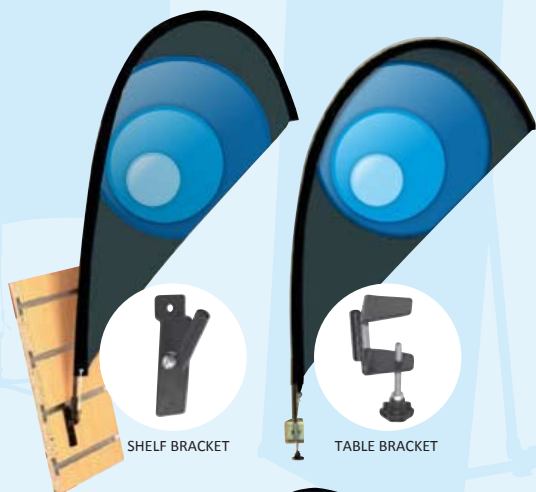

bigeye
branding

effective branding solutions

HARDWARE

PITCH ADJUSTMENT MOUNT
(WITH STICKY BACK)

SHELF BRACKET

TABLE BRACKET

BOULEVARD BANNER POLES

CAR MOUNT

HORIZONTAL SPINDAL

HEAVY DUTY HORIZONTAL SPINDAL

VERTICAL WALL FIXTURE

25° WALL FIXTURE

FIXED UNIVERSAL FOLDING BASE

CLUSTER UNIVERSAL FOLDING BASE

EX-CLAMP

FIXED UNIVERSAL FOLDING BASE

CAR MOUNT

MINI HORIZONTAL MOUNT